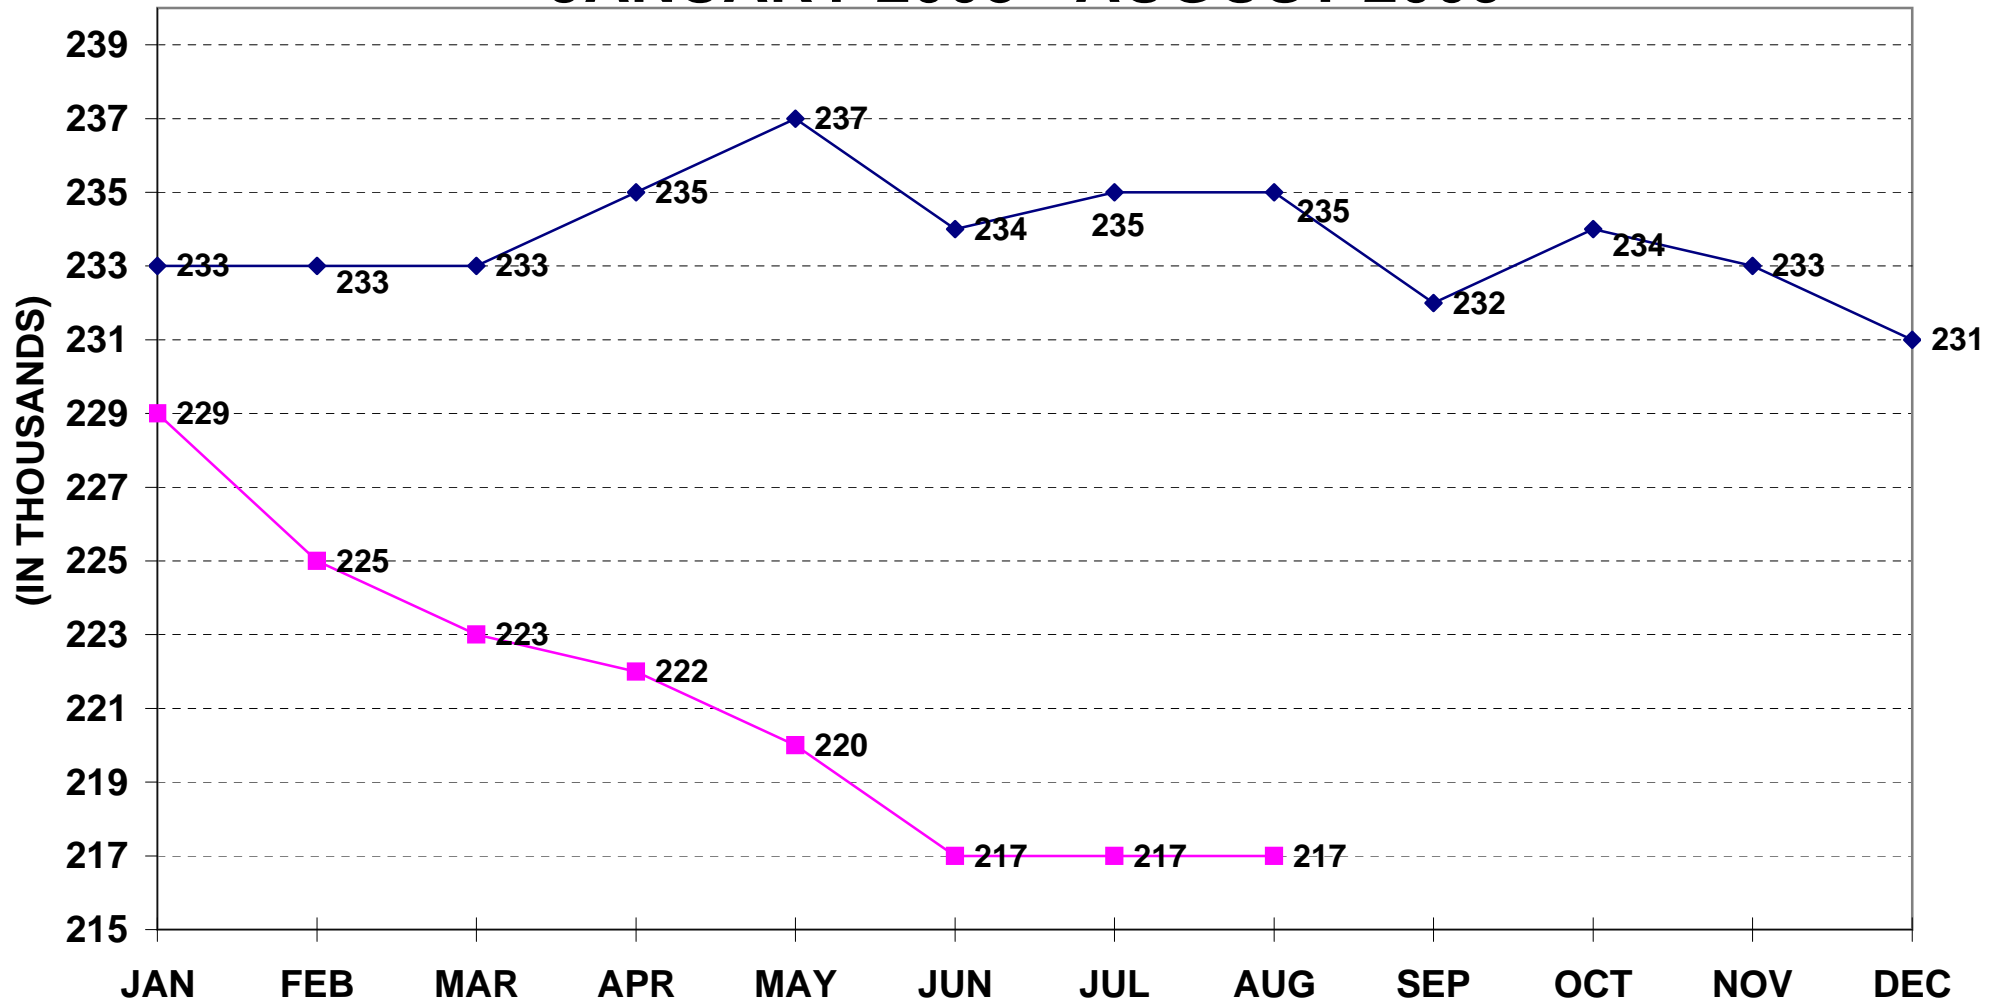

# AVERAGE RAILROAD EMPLOYMENT

## JANUARY 2008 - AUGUST 2009

The calendar year average was 234,000 for 2008.