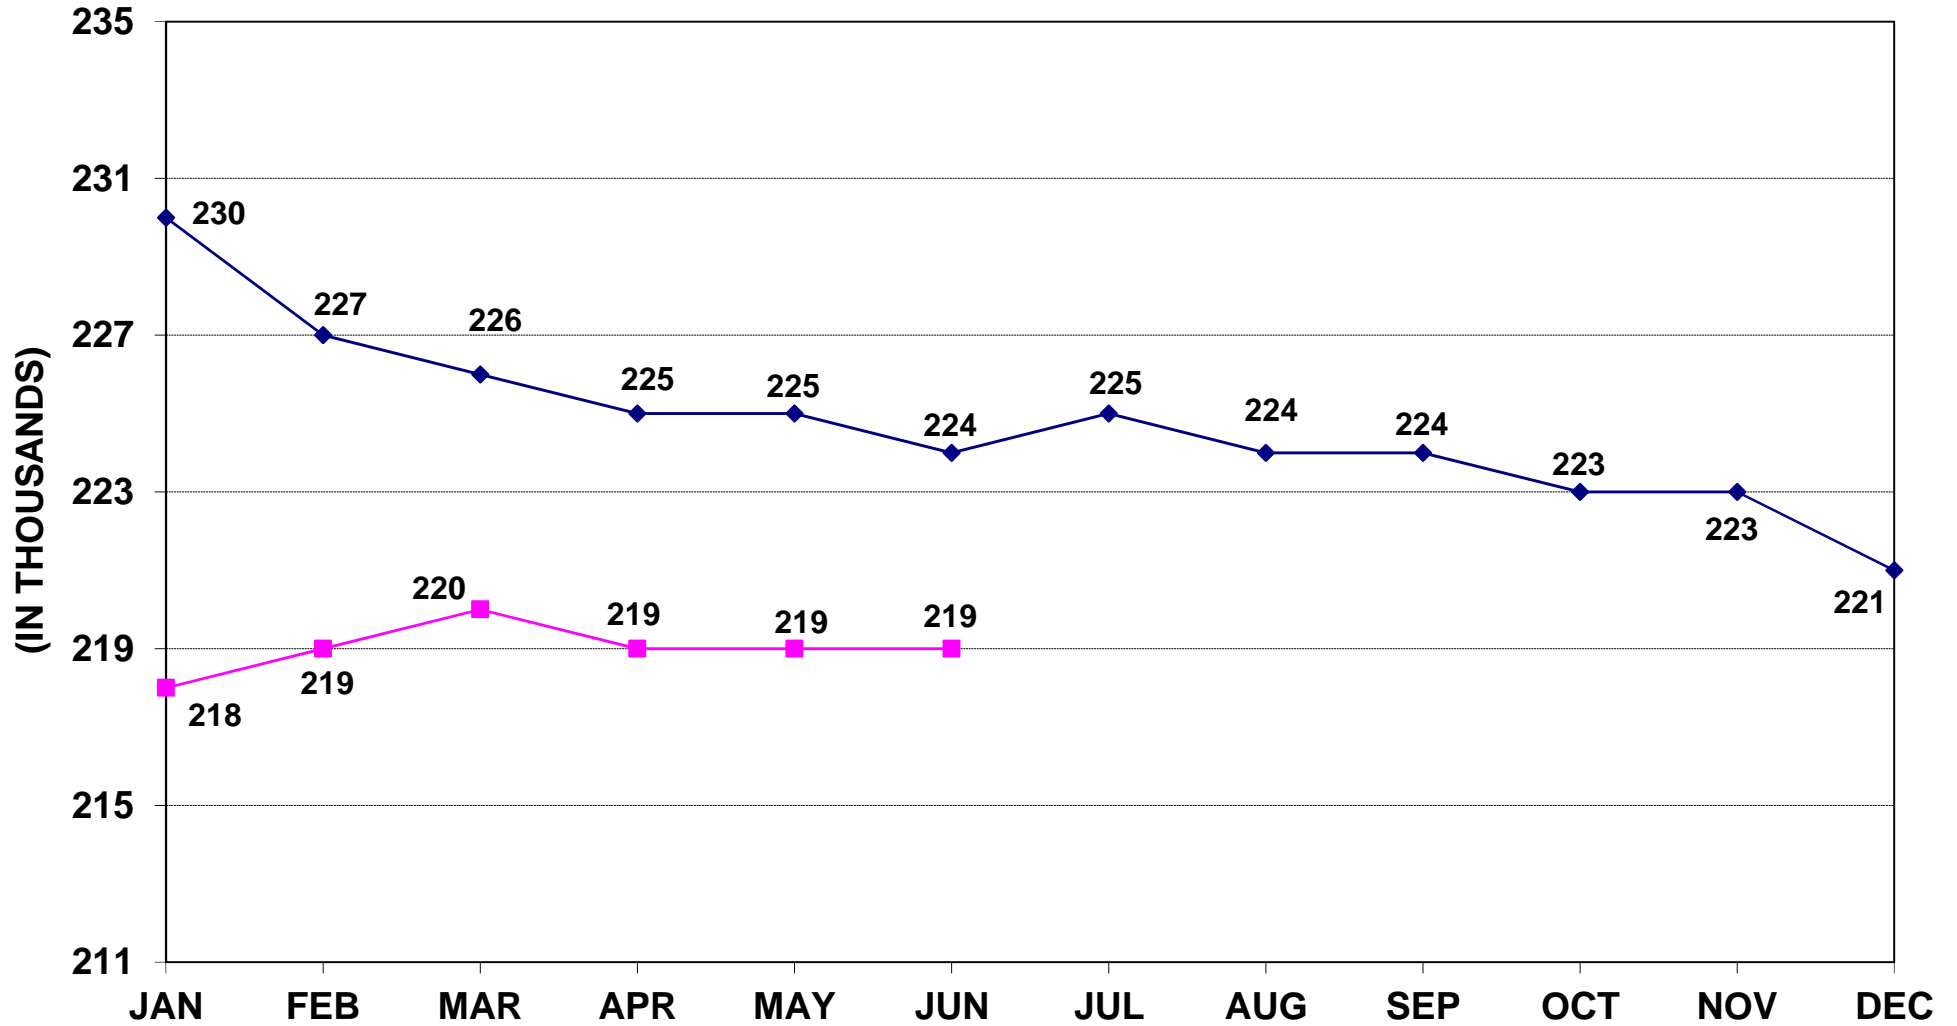

# AVERAGE RAILROAD EMPLOYMENT

## JANUARY 2016 - JUNE 2017

The calendar year 2016 average was 225,000.