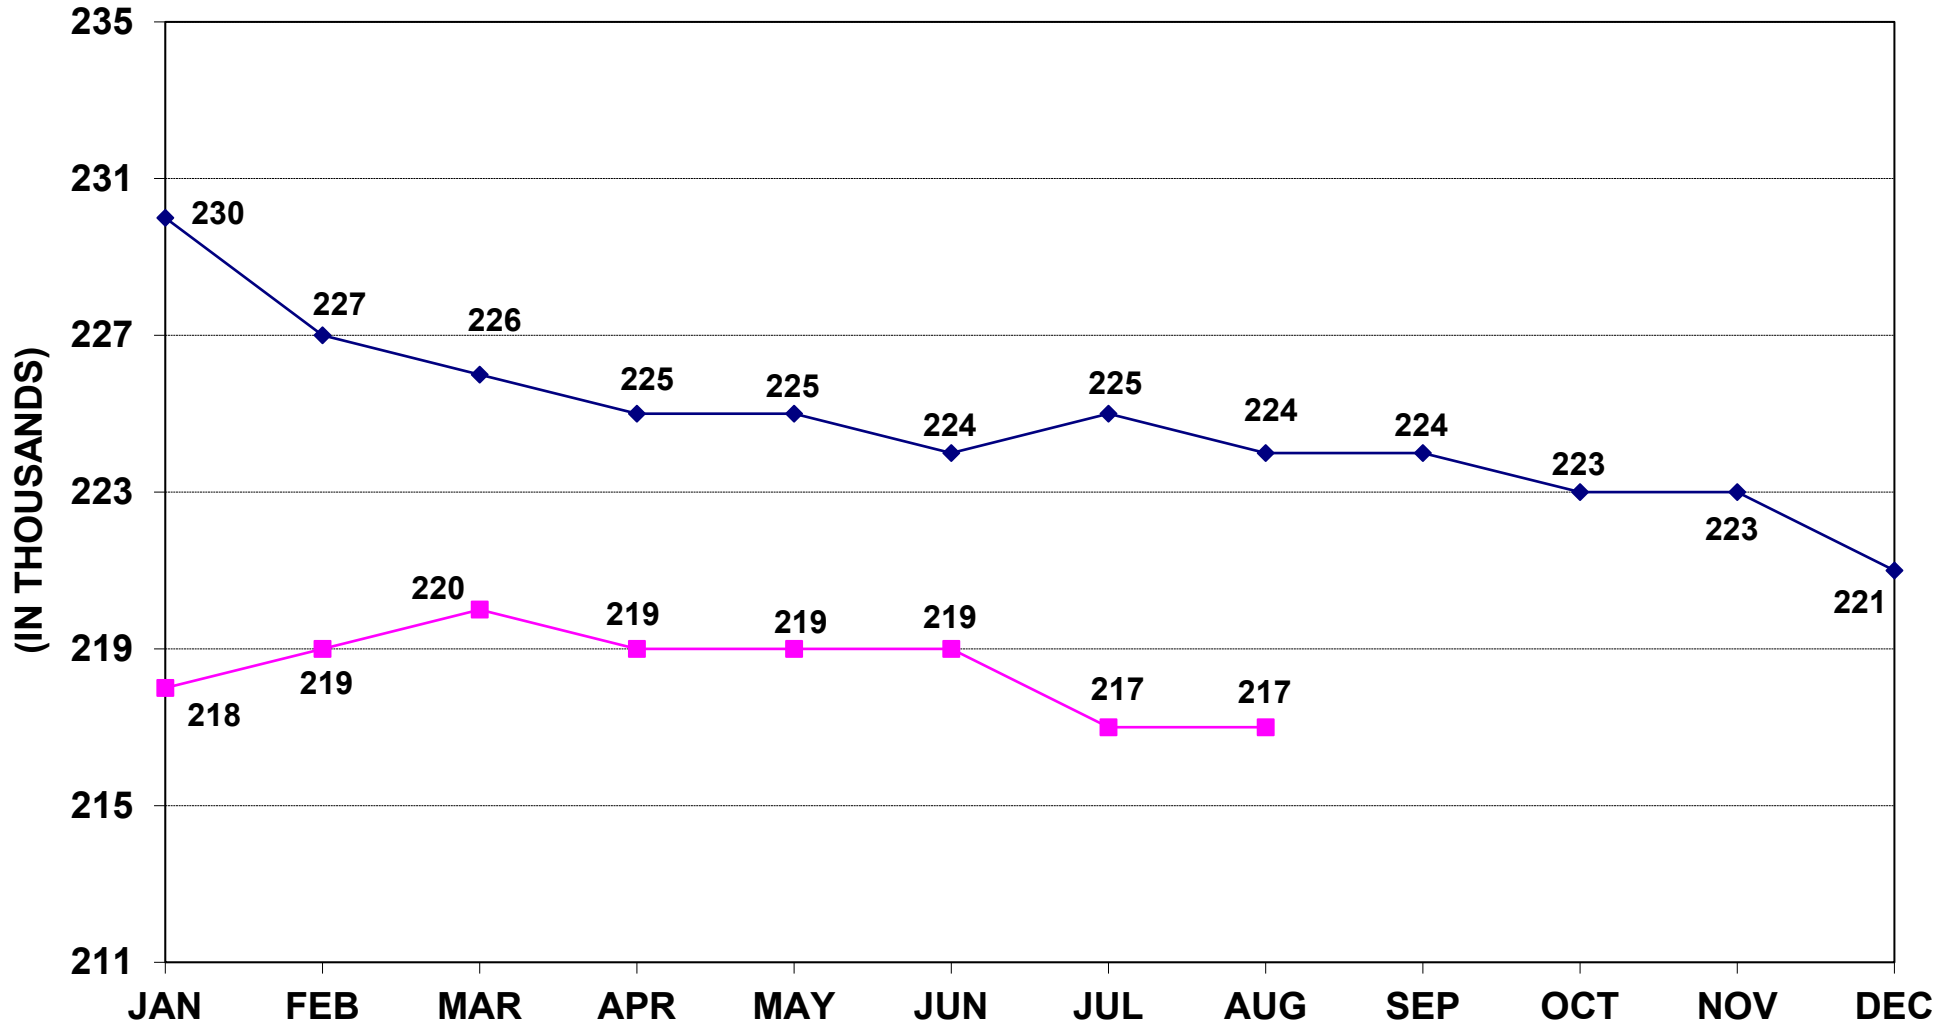

AVERAGE RAILROAD EMPLOYMENT JANUARY 2016 - AUGUST 2017

The calendar year 2016 average was 225,000.