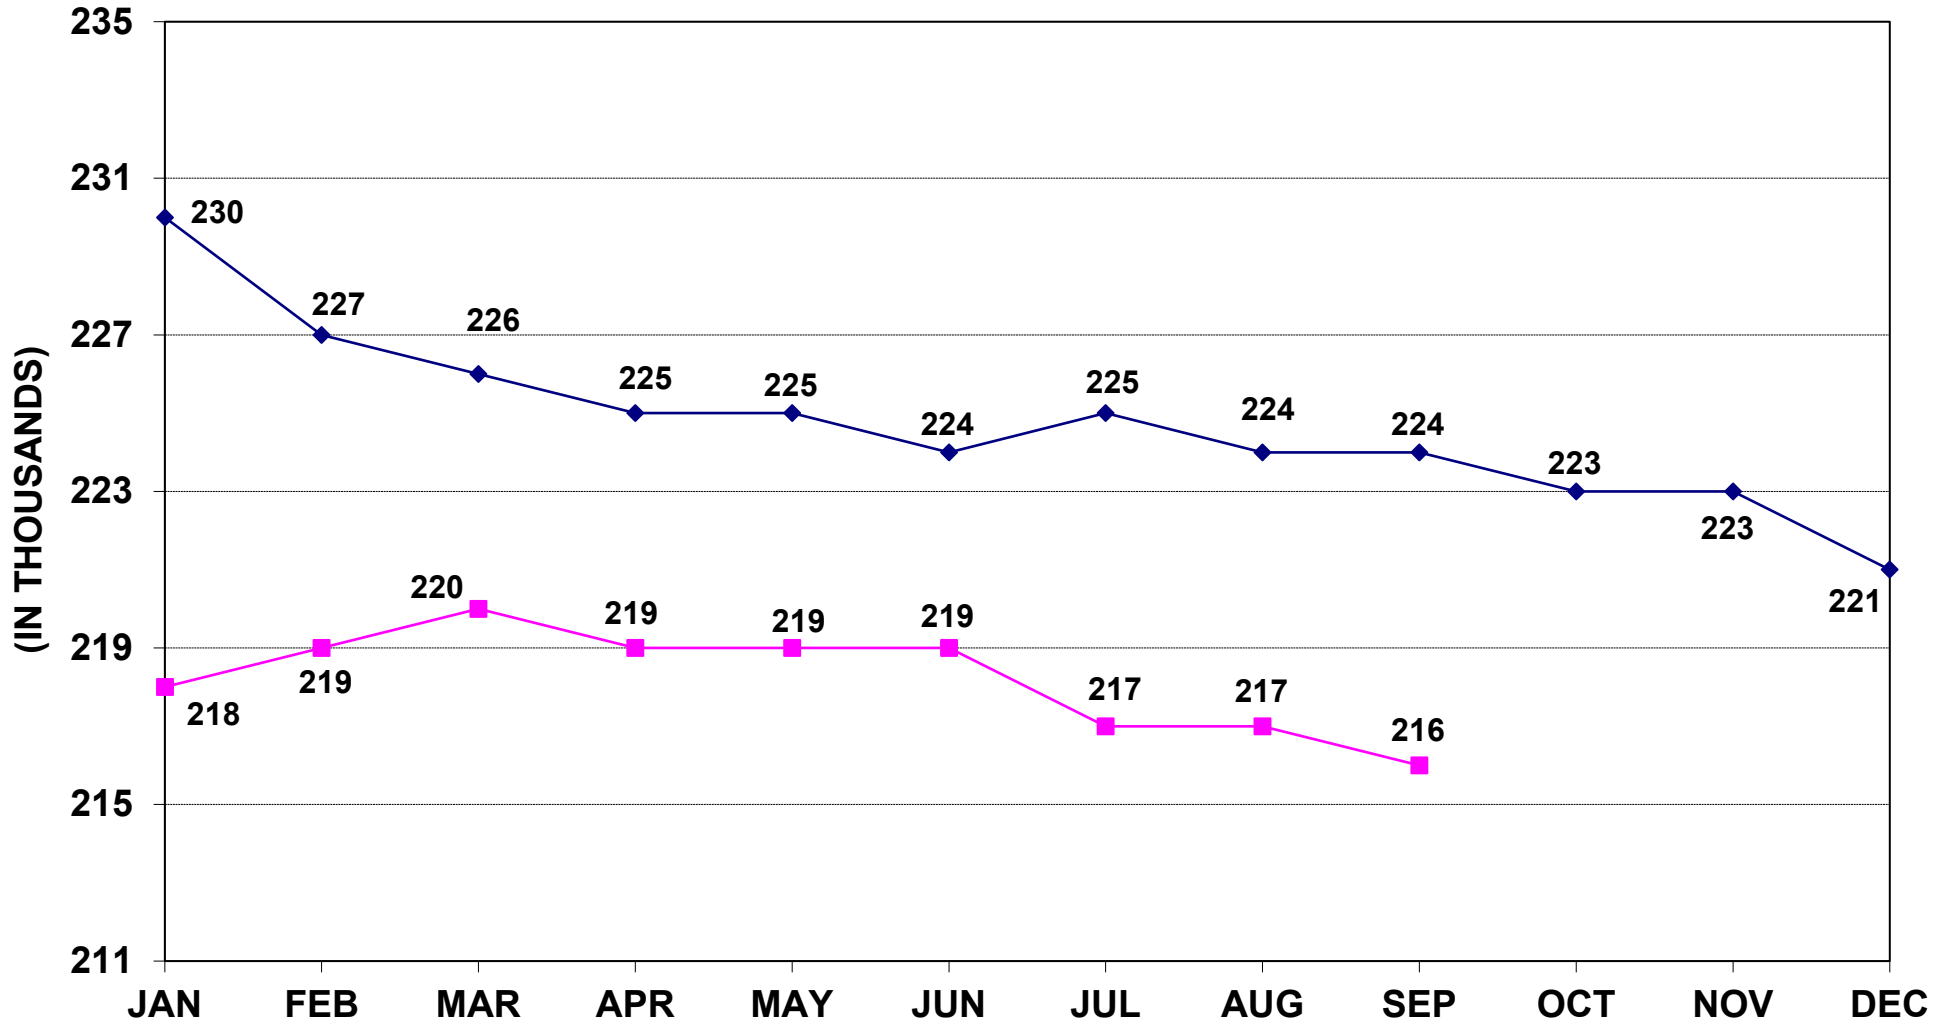

AVERAGE RAILROAD EMPLOYMENT JANUARY 2016 - SEPTEMBER 2017

The calendar year 2016 average was 225,000.