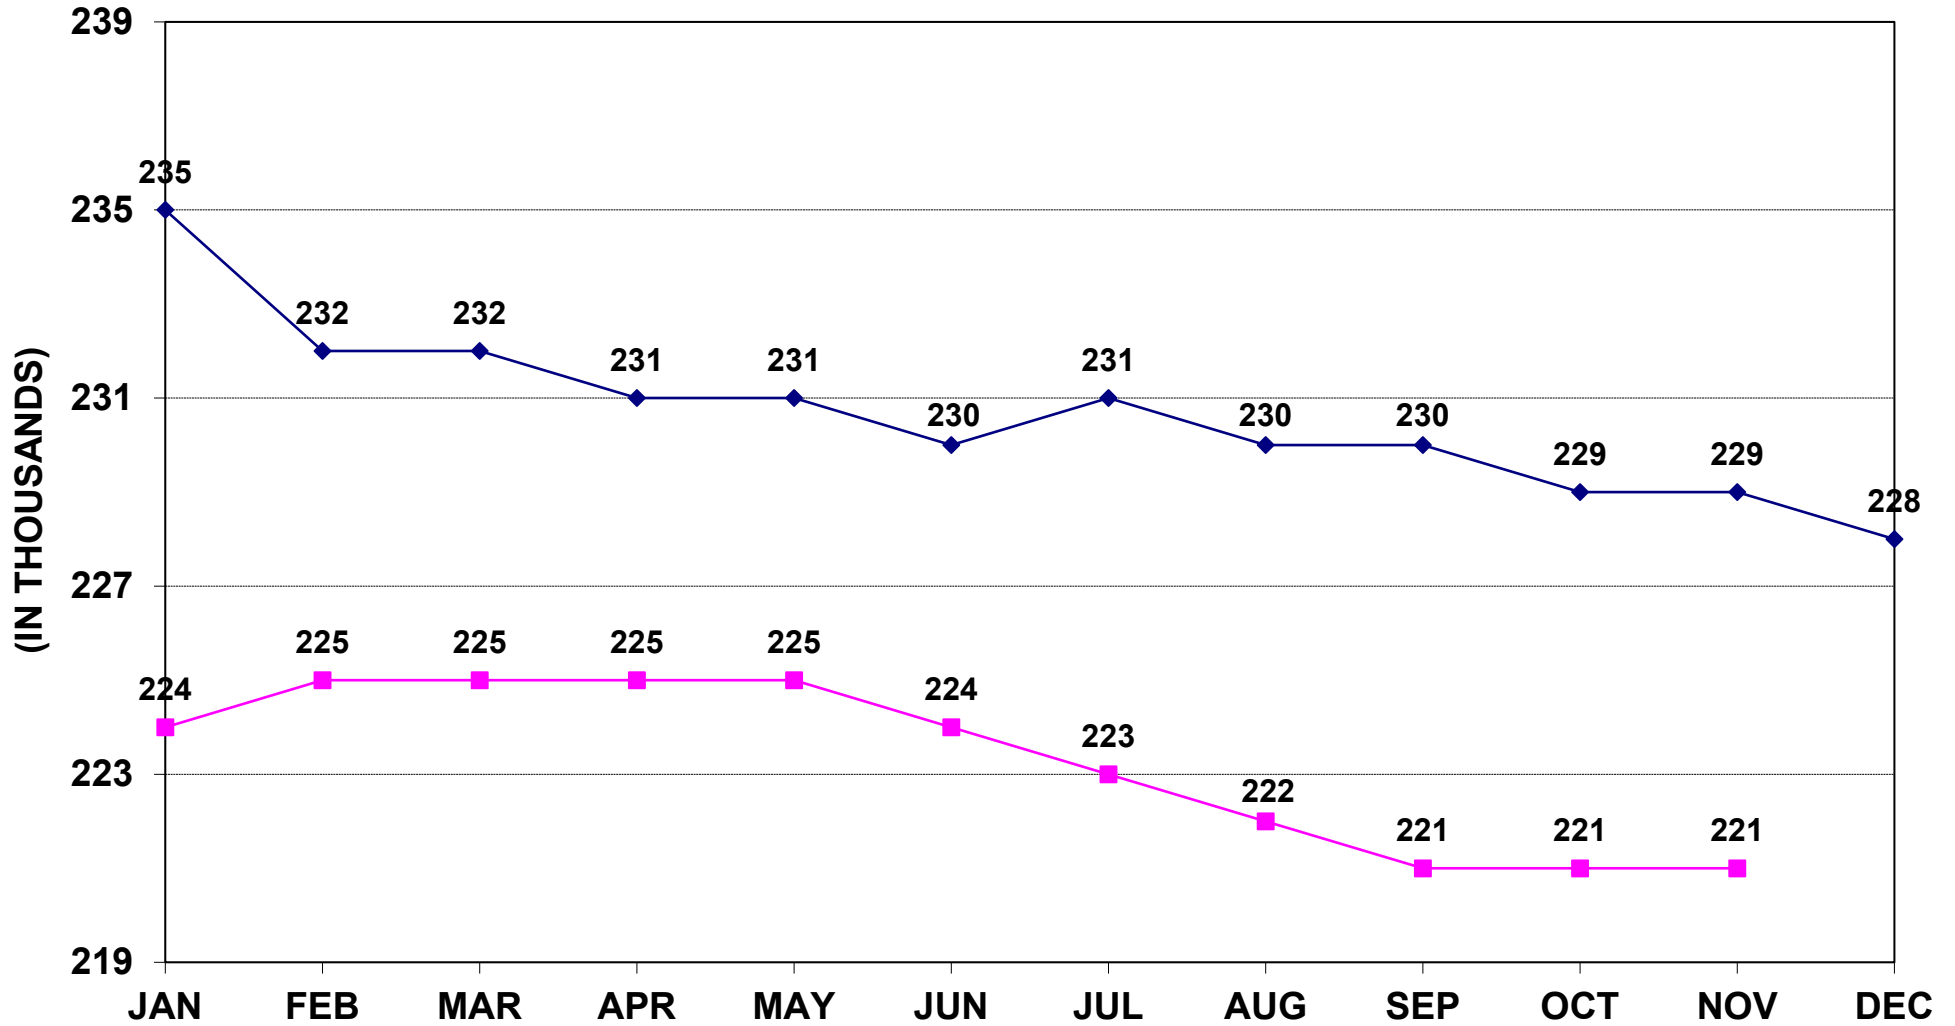

# AVERAGE RAILROAD EMPLOYMENT JANUARY 2016 - NOVEMBER 2017

The calendar year 2016 average was 231,000.