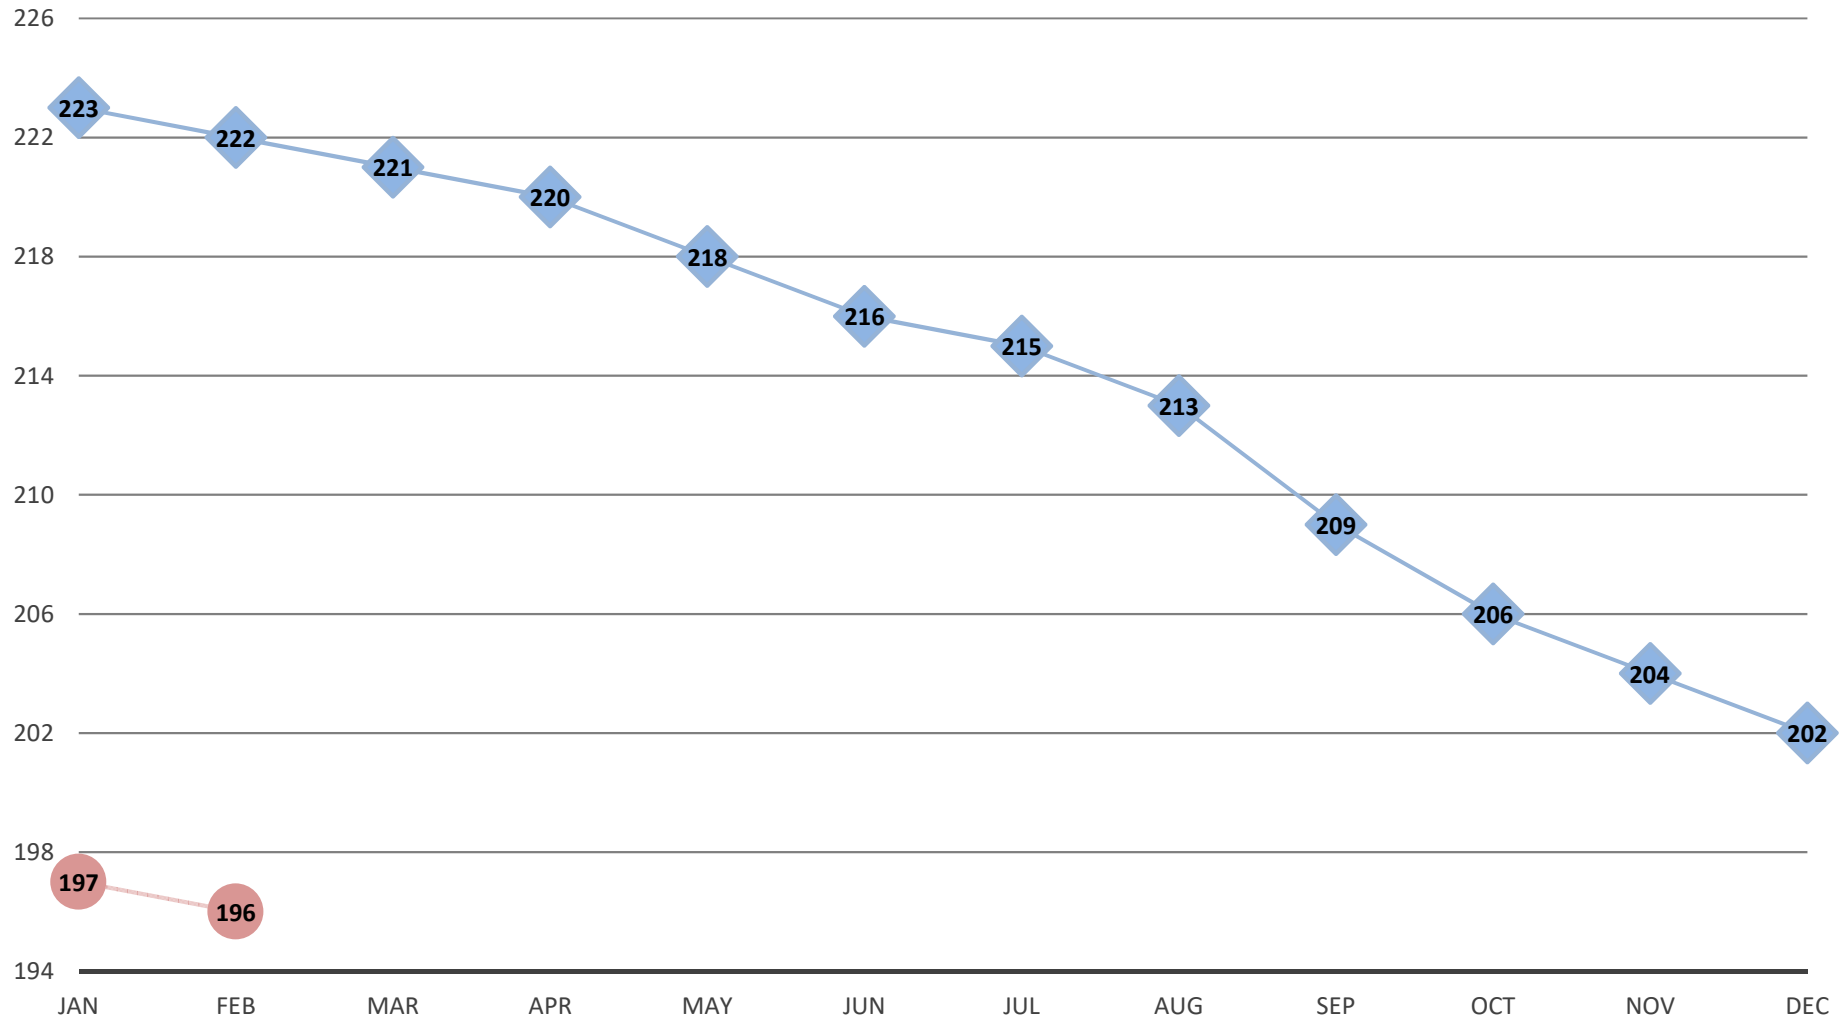

AVERAGE RAILROAD EMPLOYMENT (IN THOUSANDS) JANUARY 2019 - FEBRUARY 2020

The preliminary calendar year average for 2019 was 214,000. In December 2020, all figures for 2019 and 2020 will be revised when 2019 data is finalized.

◆ 2019 ● 2020