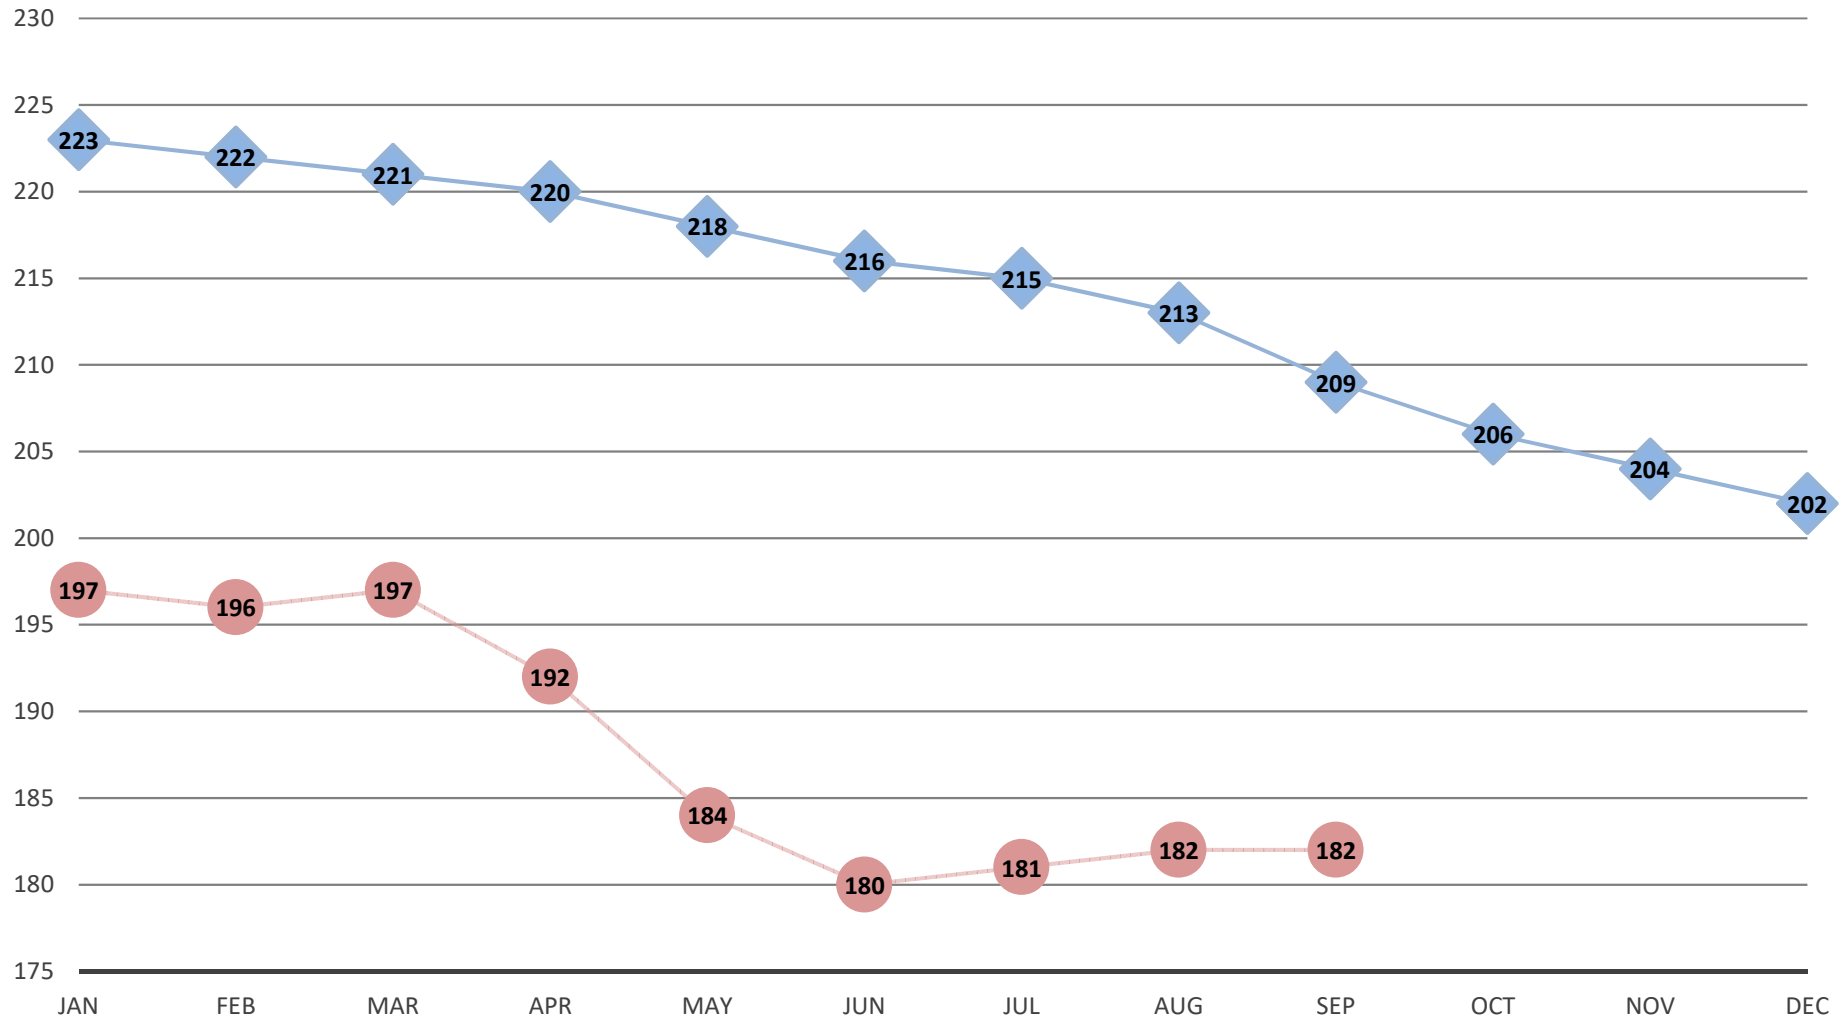

AVERAGE RAILROAD EMPLOYMENT (IN THOUSANDS) JANUARY 2019 - SEPTEMBER 2020

The preliminary calendar year average for 2019 was 214,000. In December 2020, all figures for 2019 and 2020 will be revised when 2019 data is finalized.

◆ 2019 ● 2020