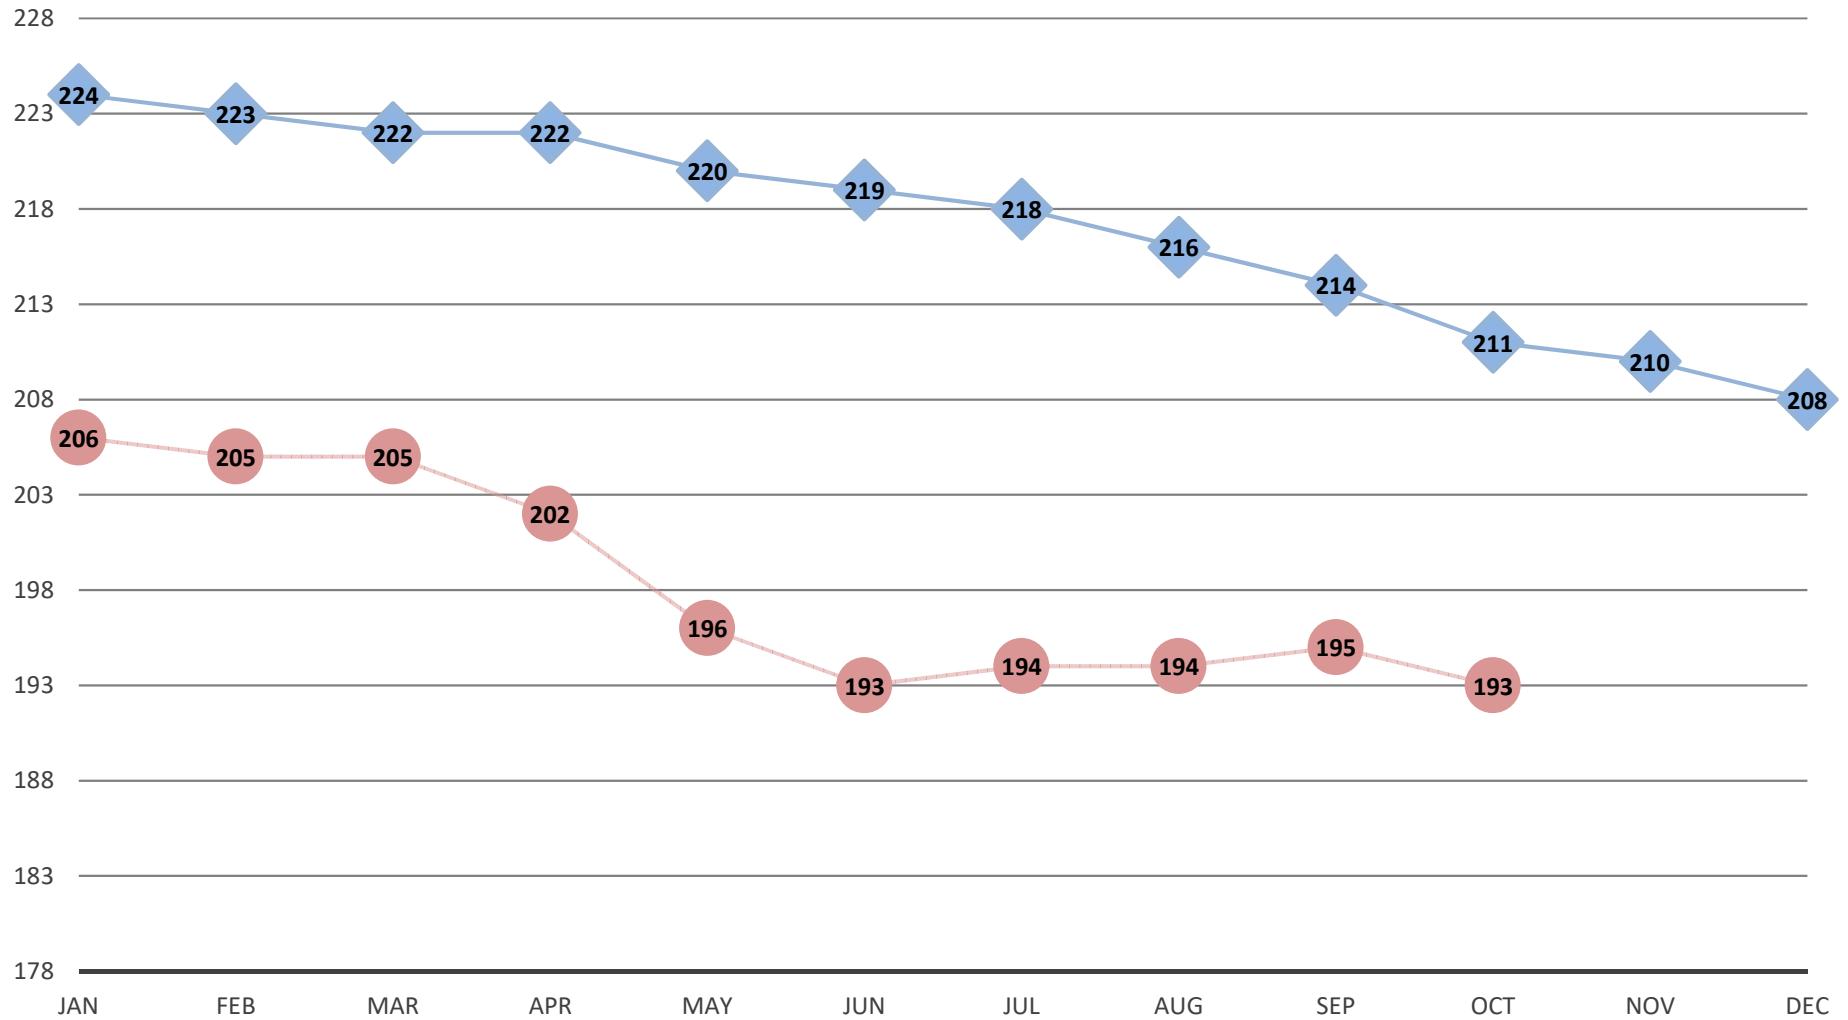

AVERAGE RAILROAD EMPLOYMENT (IN THOUSANDS) JANUARY 2019 - OCTOBER 2020

The calendar year average for 2019 was revised to 217,000. Calendar year 2020 figures were also revised and reflect new methodology.

◆ 2019 ● 2020