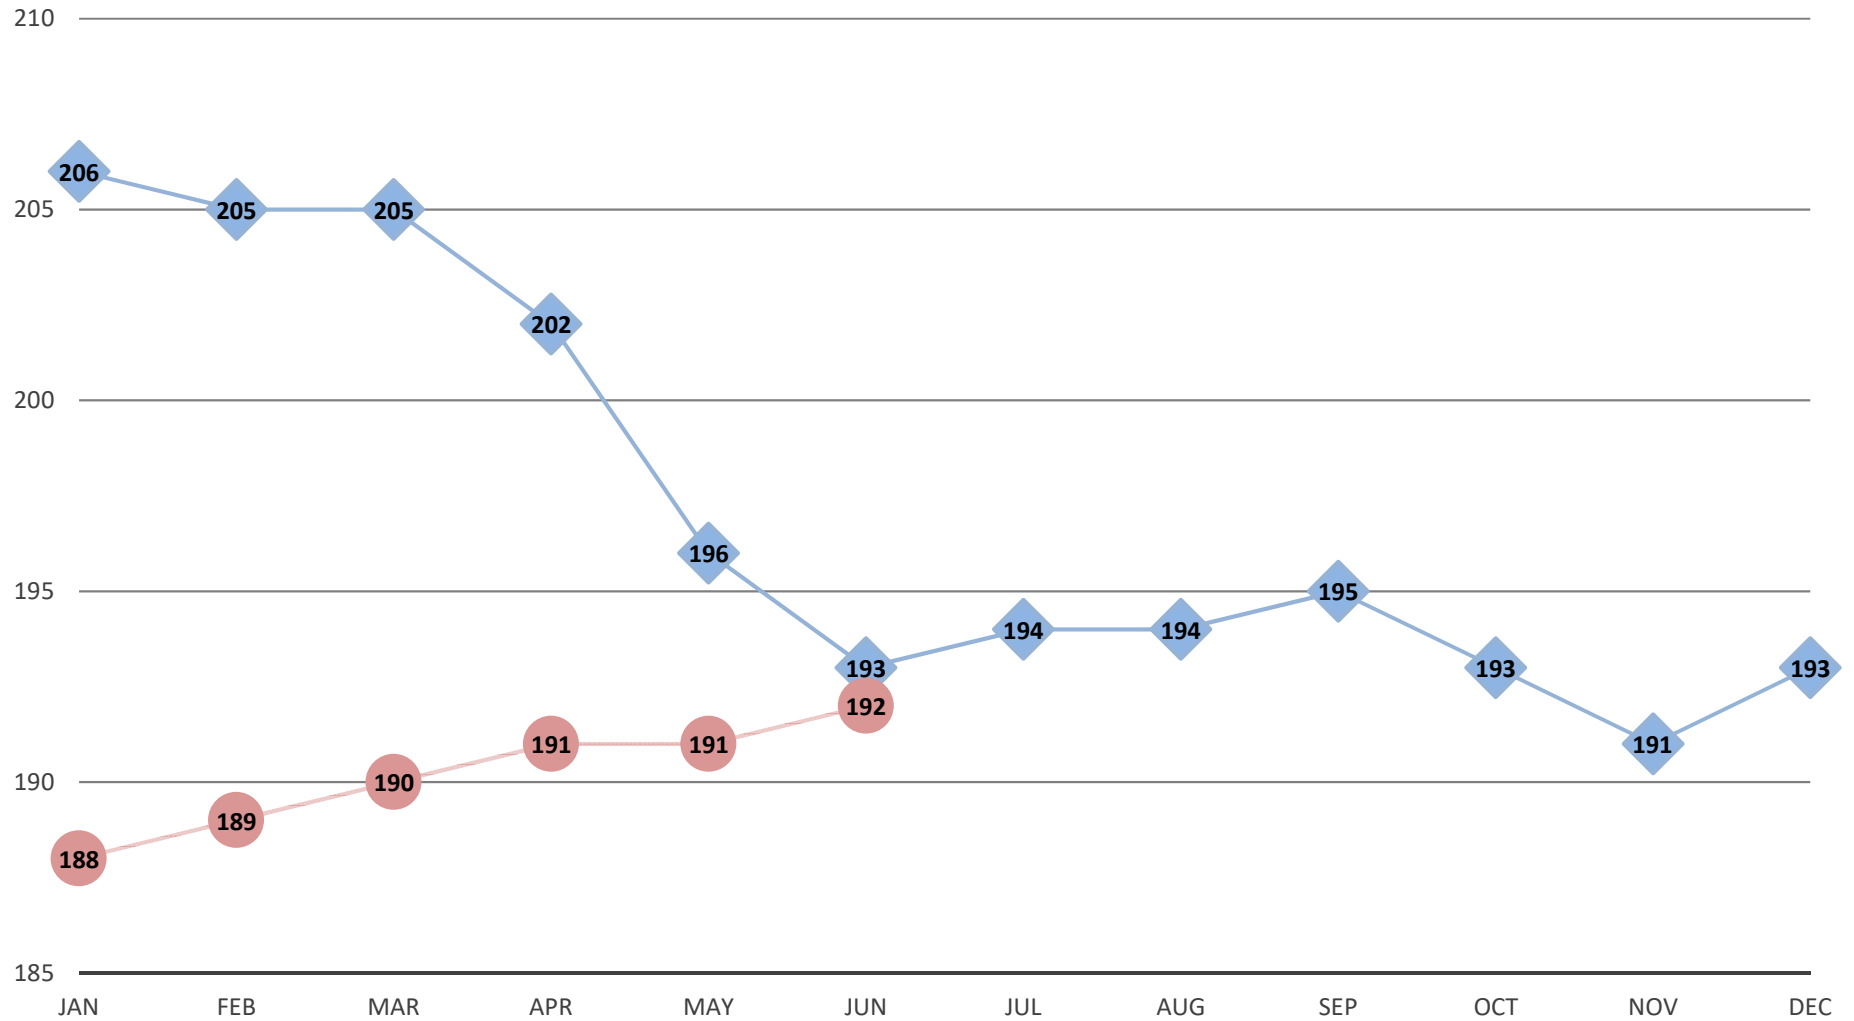

# AVERAGE RAILROAD EMPLOYMENT (IN THOUSANDS) JANUARY 2020 - JUNE 2021

**The calendar year average was 197,000 for 2020. In December 2021, all figures will be revised when 2020 data is finalized.**

◆ 2020    ● 2021